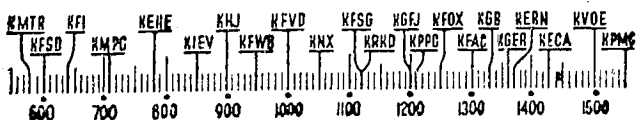

YOUR Radio TODAY

[The information contained in the following schedule of radio programs is furnished by the stations broadcasting the programs, and The Times should not be considered responsible for errors in announcements due to failure of stations to advise of daily changes.—Ed.]

Before 8 a.m.

KMTR—Call. Y-m-a-i-r, 5.
KFI—Off Record, 7; News, 7:15; Going Places, 7:30; Church, 7:45.
KMPG—Sundial, 6; Morning Express, 7.
KEHE—Musical Clock, 6.
KHJ—Rise & Shine, 6; News, 7:45.
KFWB—Su. Wilson, 6:30 to 8.
KFVD—Spanish, 6; Jubilee, 7:15.
KNX—Sunrise Salute, 6; News, 7:30; Morning Melodies, 7:45.
KRRD—Our Douglas, 6; News, 6:30; Doug Douglas, 6:45; News, 7:45.
KGFJ—Spanish Hour, 6; Clock Watcher, 7.
KFOX—El Desperador, 5; News, 7:30; Musical, 7:40; Just About Time, 7:45.
KFAC—Talking Timepiece, 6; Records, 7:45.
KGER—Farm, 6:05; Melodies, 6:30; Audrey Lee, 7:15.
KECA—Originalities, 7; Sweethearts, 7:15; Financial, 7:30; Viennese Ensemble, 7:45.

8 to 9 a.m.

KMTR—Get Happy, 8:30.
KFI—Lee S. Roberts, 8; O'Neills, 8:15; News, 8:30; Cadel Quartette, 8:45.
KMPG—M. L. Thomas, 8; Dr. Reynolds, 8:45.
KHJ—News, 8; Hymns, 8:15; 1st Fundamental Church, 8:30; Musical Mirrors, 8:45.
KHJ—Merrymakers, 8; Haven of Rest, 8:30.
KFWB—Texas Rangers, 8; News, 8:30; Half and Half, 8:45.
KHJ—Jubilee (cont.), 8:45.
KNX—Tempus, 8; Irvn Beasley, 8:15; Helen Treni, 8:30; Our Gal Sunday, 8:45.
KRRD—Music, 8; Employment Service, 8:25; Meredith Detective, 8:45—1/2 hour.
KFI—News, 8; Quan's Orch., 8:15; Songfest, 8:30.
KFOX—Rev. Thomas, 8; Health, 8:30; Ads, 8:45.
KFAC—Church, 8; Mirandy, 8:30; Mildred Lager, 8:45.
KGER—Alizpah, 8:15; Music, 8:45.
KECA—Campus Kids, 8; Osteopath Centention, 8:15; Farm & Home, 8:30.

9 to 10 a.m.

KMTR—Martin L. Thomas, 9; Music, 9:30; Buy Calif., 9:45.
KFI—Mystery Chef, 9; Three Romances, 9:15; Bridge Club, 9:30.
KMPG—Nine o'Clock Melodies, 9; Top Tunes, 9:15; News, 9:30; Morning Echoes, 9:45.
KHJ—Continental Melodies, 9; Health, 9:15; Clifford Clinton, 9:30; Down Groove, 9:45.
KHJ—Happy Gang, 9; Bookends, 9:15; Norma Young, 9:30; Counselor, 9:45.
KFWB—Dr. Reynolds, 9:15; Kitty Keene, 9:30; Music, 9:45.
KHJ—Dr. Reynolds, 9; News, 9:15; Dr. Reynolds, 9:30; Records, 9:45.
KNX—The Goldbergs, 9; Vic & Sade, Sally of Star, 9:30; Mary L. Taylor, 9:45.
KRRD—Meredith Detective, 9; Dr. Richard, 9:15; U. S. Weather, 9:30; Paging Madam, 9:35.
KFI—News, 9; Swing, 9:15; Young's Orch., 9:30; Waltz, 9:45.
KFOX—Rhythms, 9; Health Talk, 9:15; Odds & Ends, 9:30; News, 9:45.
KFAC—Mediations, 9; Dr. McCoy, 9:15; Organalities, 9:30—1/2 hour.
KGER—Gospel, 9:15; Summary, 9:45.
KECA—Farm & Home, 9; News, 9:30; Glenn Darwin, 9:45.

10 to 11 a.m.